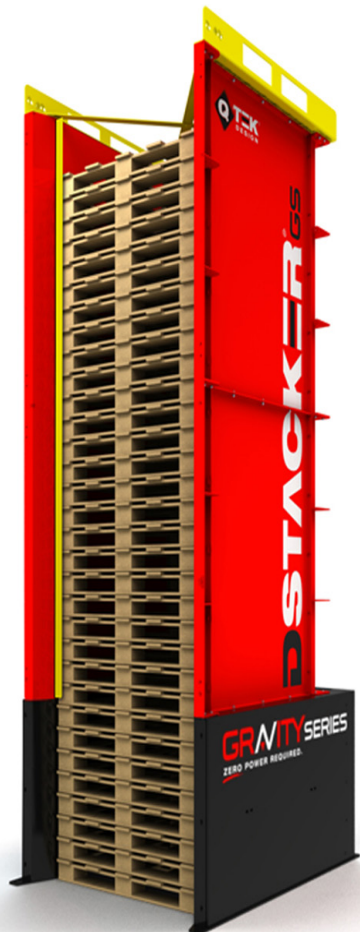

# DSTACKER<sup>®</sup> GS

The DStacker GS Pallet Stacker is a revolutionary pallet delivery system that can operate without electrical, pneumatic or hydraulic power! Imagine – a pallet dispenser with **ZERO POWER REQUIRED!**

## INCREASED PALLET DISPENSING PRODUCTIVITY:

- Can Dispense a Pallet Every 10 Secs
- Operator can Reload Pallet Stack without leaving the forklift
- Reduces Pallet Storage Floor Space Requirements
- Will Dispense to Single or Double Deep Walkie Riders